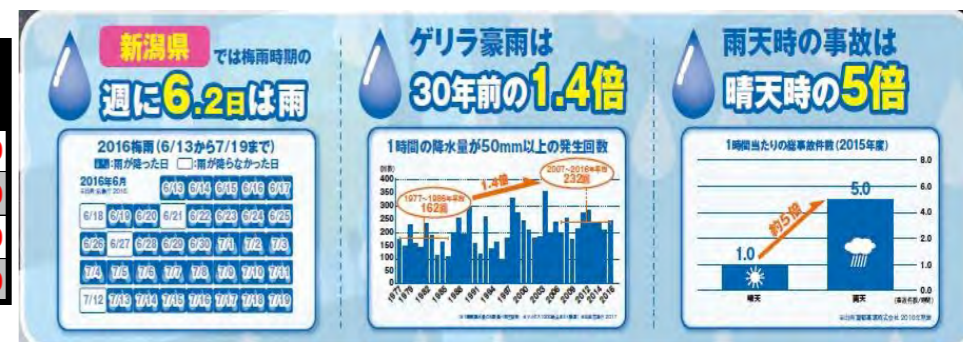

TIRE SELECT for VAN Pattern No RY52

195/80R15 107/105	¥70,440
155/80R14 88/86	¥44,080
165R13 6PR	¥43,200
145R12 6PR	¥29,840

各タイヤ価格の印は右記タイヤデザインになります。○:V103, ☆:V551, ★:RV02CK, ●:AE01, ■:ES340, □:ES300 各商品の詳しい性能・デザイン・サイズラインナップはヨコハマタイヤカタログでご確認ください。上記価格は消費税込みの○本価格です。

YOKOHAMA PRICE 2018